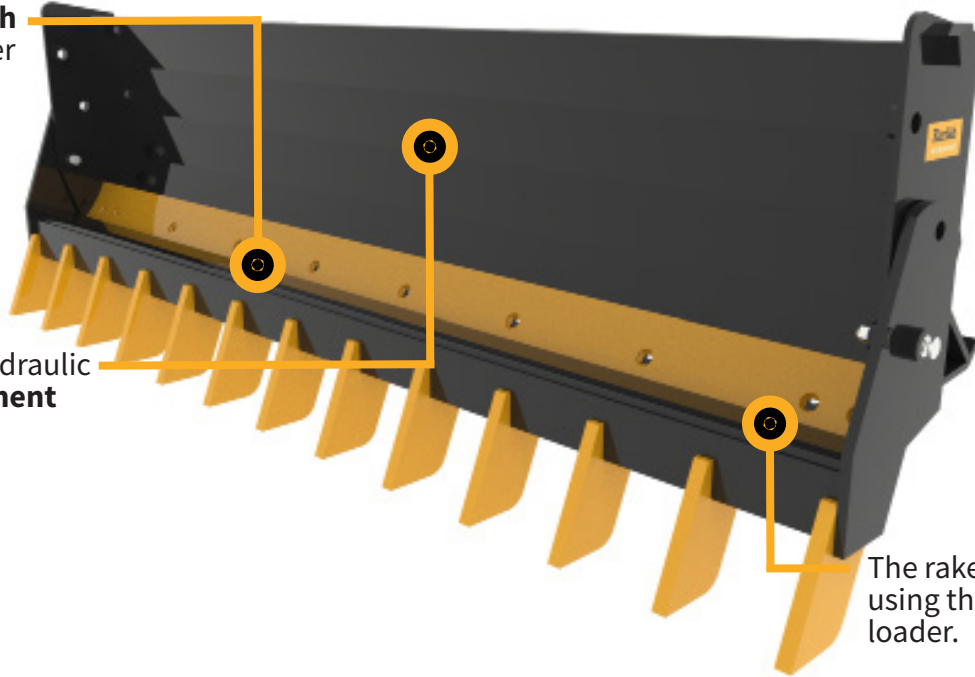

Dozer Blade Stick Rake

Made from **GR 350 high tensile steel**, this dozer blade is built to last

Optional manual or hydraulic **tilt and angle adjustment**

The rake can **fold away** using the tilt action on your loader.

Fast Facts

- + *Easy fold away rake*
- + *12 month manufacturers warranty*
- + *Australian made and designed*

Applications

- + Typically used in agricultural settings to **push up limbs** around the base of trees prior to sowing and **clearing fence lines**
- + Flip the rake away and you can **grade a roadway, clear excess soil build up, clean out a drain**
- + **Quick Hitch compatible**
- + Suitable for telehandlers, Ag loaders, skid steers, and backhoe loaders

Optional Extras

- + Manual Angle Adjustment
- + Manual Tilt Adjustment
- + Hydraulic Angle Adjustment
- + Hydraulic Tilt Adjustment

Product Specs

Part No.	Width	Height	Weight	Tines on Root Rake
DBSR18	1800mm	600mm	285kg	9
DBSR21	2100mm	600mm	335kg	11
DBSR24	2400mm	600mm	380kg	13
DBSR27	2700mm	600mm	425kg	15
DBSR30	3000mm	600mm	470kg	17